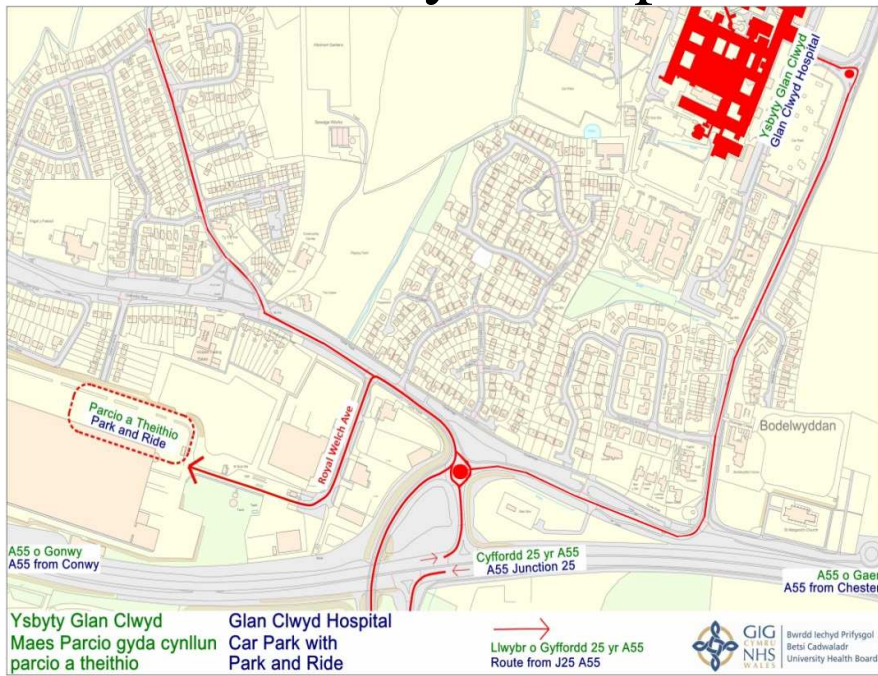

# AM DDIM

DYDD LLUN I DYDD GWENER

Parcio a Theithio  
Nawr ar gael  
Bysiau'n rhedeg bob  
Chwarter awr o  
6.30am hyd 7.30pm

# FREE

MONDAY TO FRIDAY

Park & Ride  
Now available  
Buses running every  
15 minutes from  
6.30am until 7.30pm